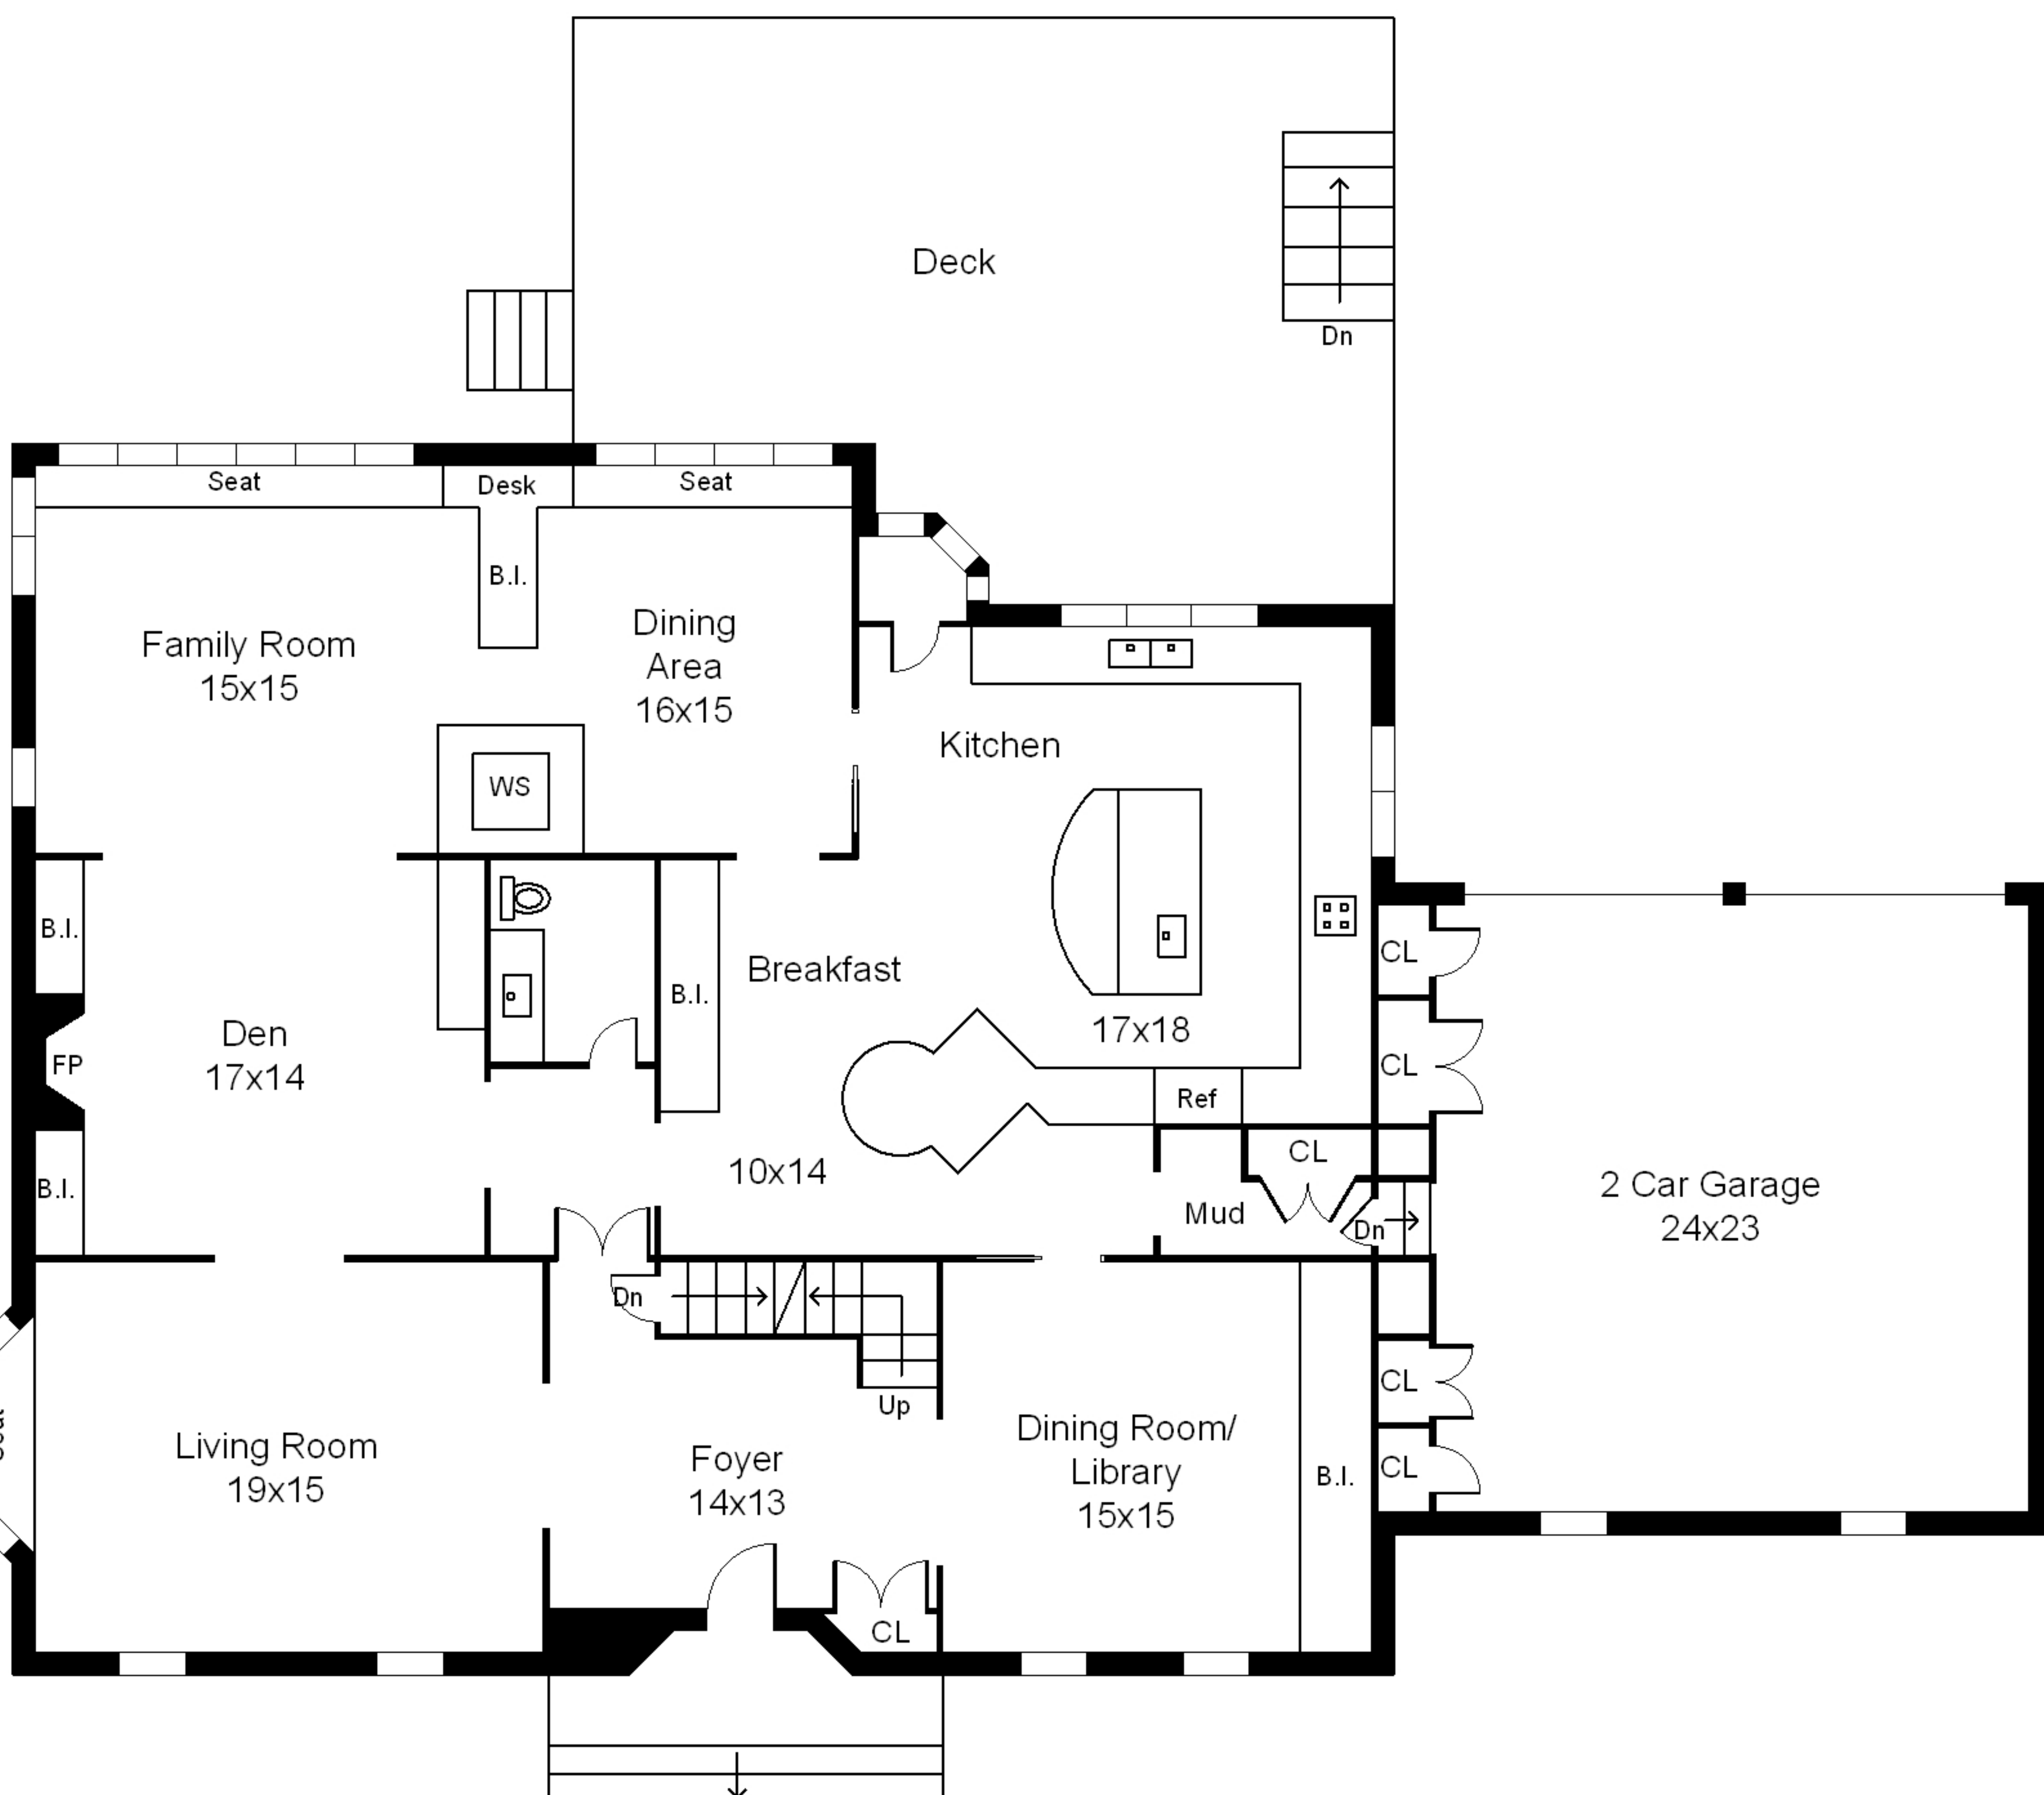

Patio

Pool

Bedroom  
12x15

Bedroom  
13x11

W-I-C

Cedar  
W-I-C  
16x10

Master  
Bedroom  
13x18

Bedroom  
12x12

Bedroom  
12x11

Dn → ← Up

CL

CL

CL

CL

CL

W

D

Storage

Media

Office

36x14

CL

Dn

Storage

Up

Wine Cellar

Shower  
Room

Sauna

Storage

Storage