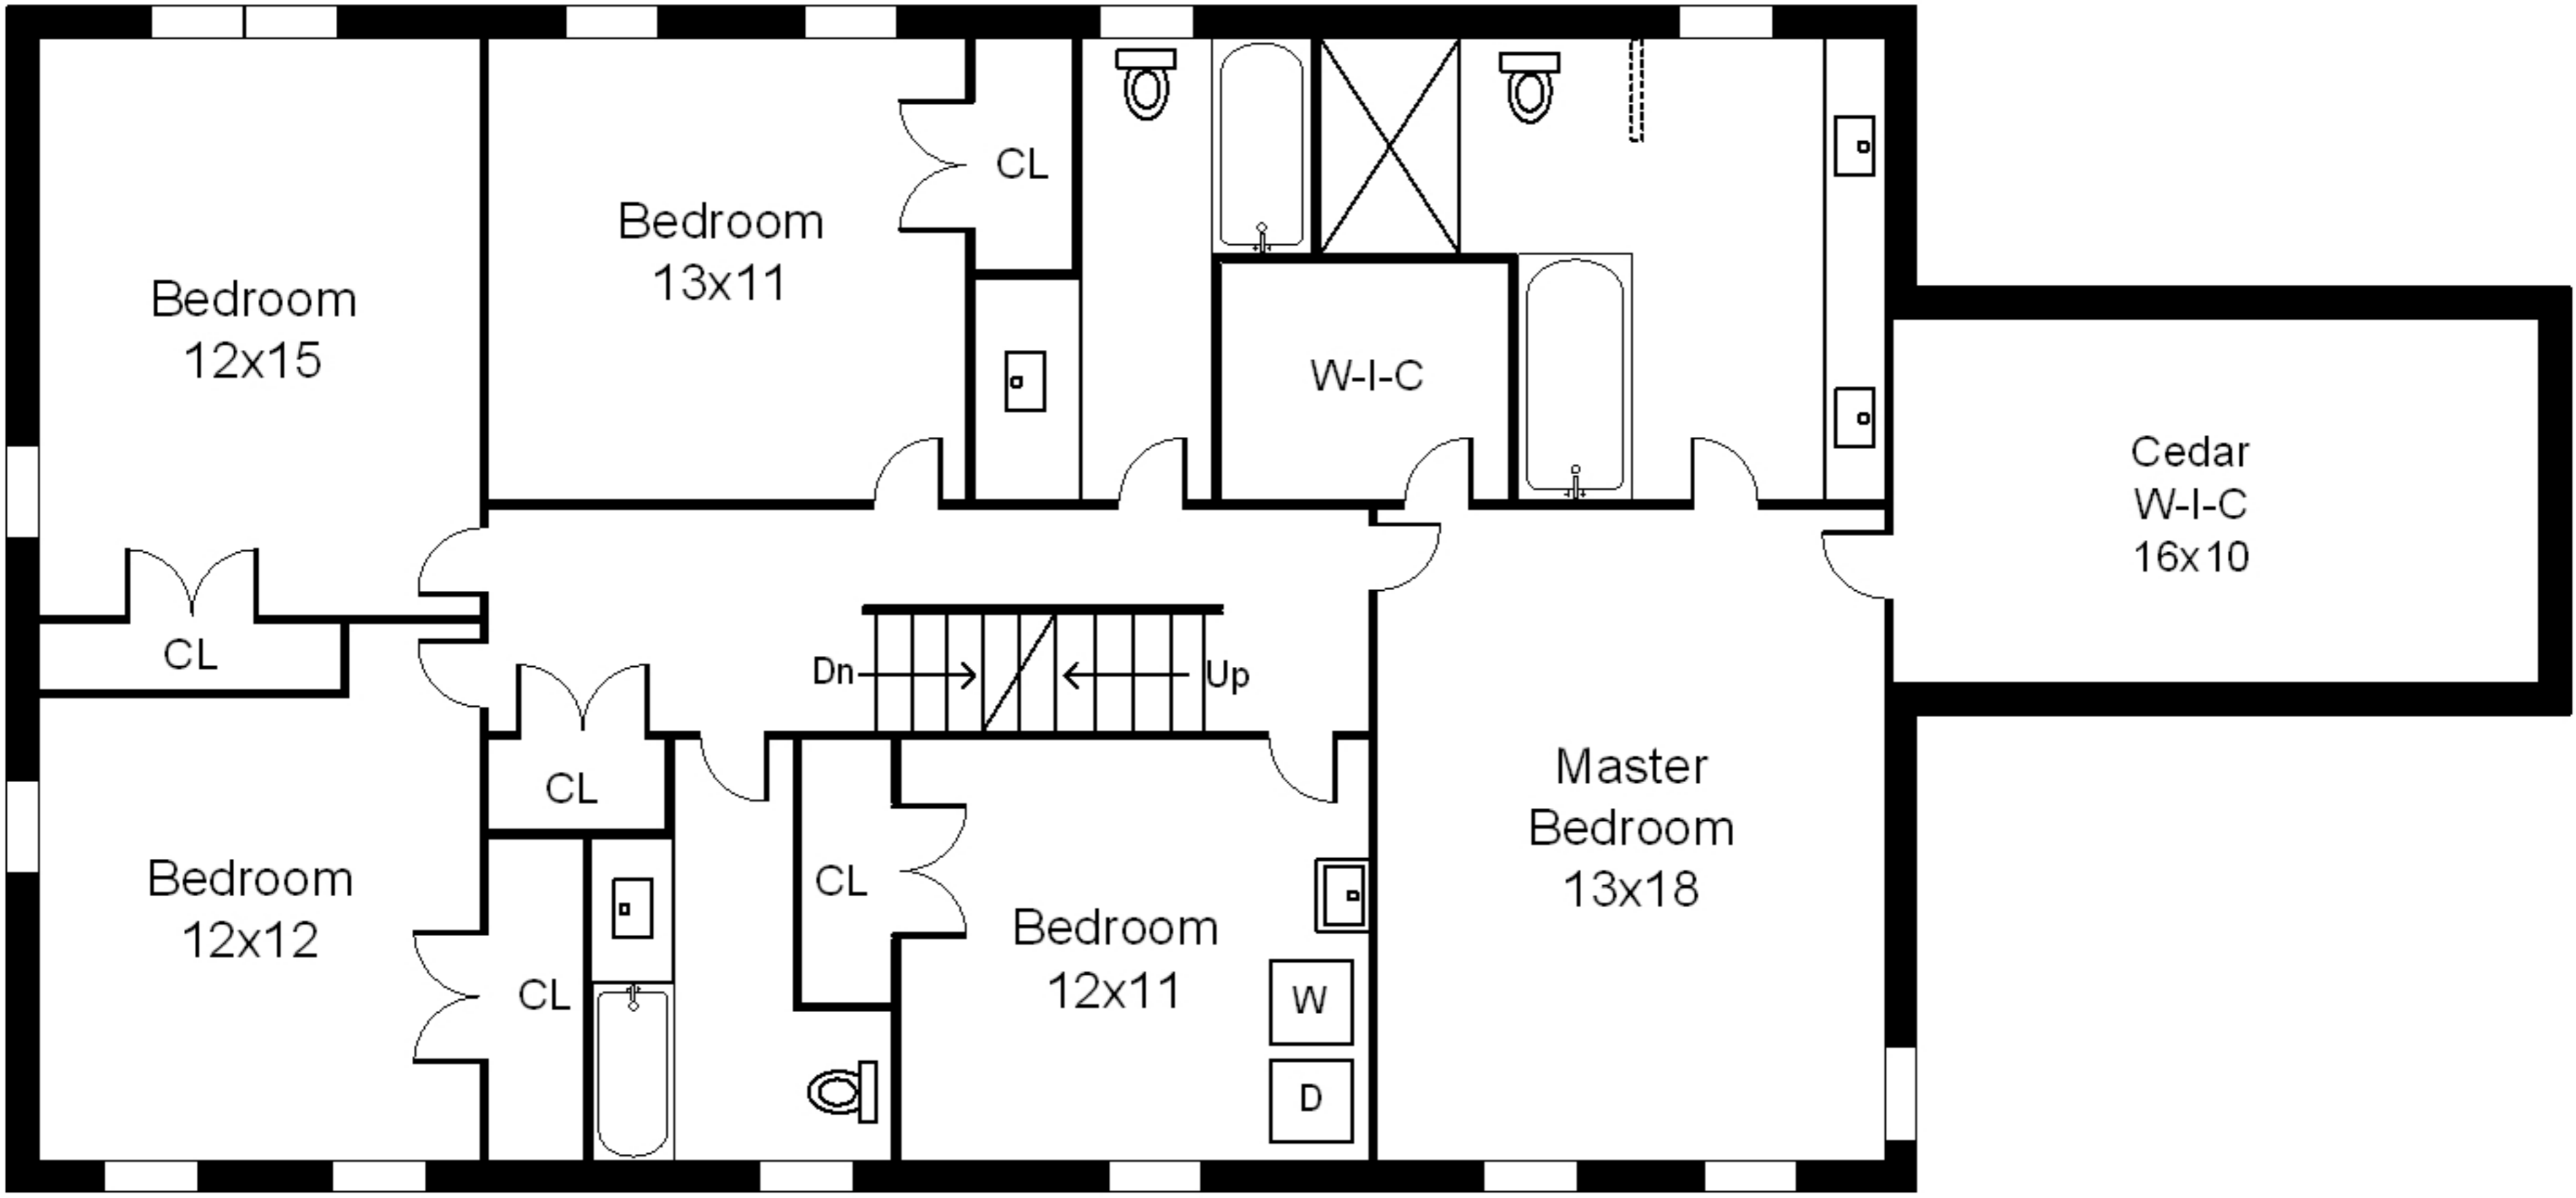

Patio

Pool

Bedroom  
12x15

Bedroom  
13x11

W-I-C

Cedar  
W-I-C  
16x10

Master  
Bedroom  
13x18

Bedroom  
12x12

Bedroom  
12x11

Dn → ← Up

CL

CL

CL

CL

CL

W

D

Storage

Media

Office

36x14

CL

Dn

Storage

Up

Wine Cellar

Shower  
Room

Sauna

Storage

Storage